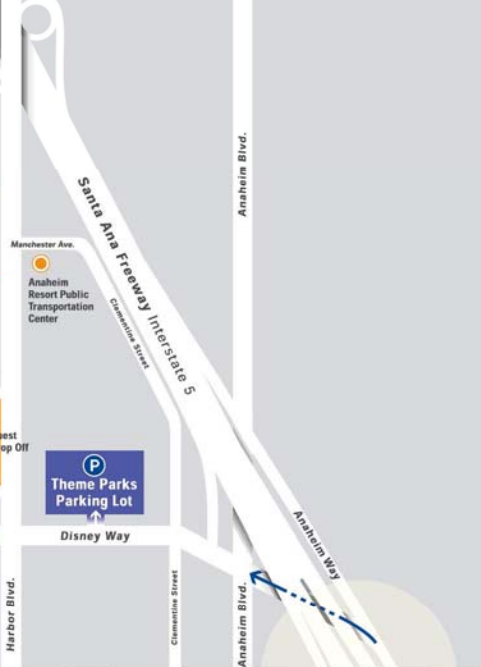

Directions to Downtown Disney:

1. Take Disneyland Drive Exit and proceed south on Disneyland Drive.
2. Remain in the right 2 lanes.
3. After crossing Ball Road continue to merge right.
4. Turn right onto Magic Way.
5. Turn left onto Downtown Drive to Parking.

to Los Angeles

Ball Road

Ball Road

Katella Avenue

Katella Avenue

West Street

← One Way

Convention Way

From Northbound

Directions to Theme Parks:

1. Take Katella Avenue Exit and proceed north on Anaheim Way.
2. Turn left onto Disney Way.
3. Follow signs to Theme Park Parking.

Directions to Downtown Disney:

1. Take Katella Avenue Exit and turn left onto Katella Avenue.
2. Turn right onto Disneyland Drive.
3. Turn left at first traffic signal to Parking.

to San Diego