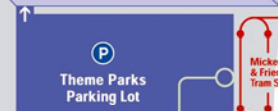

Directions to Downtown Disney:

1. Take Disneyland Drive Exit and proceed south on Disneyland Drive.
2. Remain in the right 2 lanes.
3. After crossing Ball Road continue to merge right.
4. Turn right onto Magic Way.
5. Turn left onto Downtown Drive to Parking.

to Los Angeles

Ball Road

Ball Road

Katella Avenue

Katella Avenue

West Street

← One Way

Convention Way