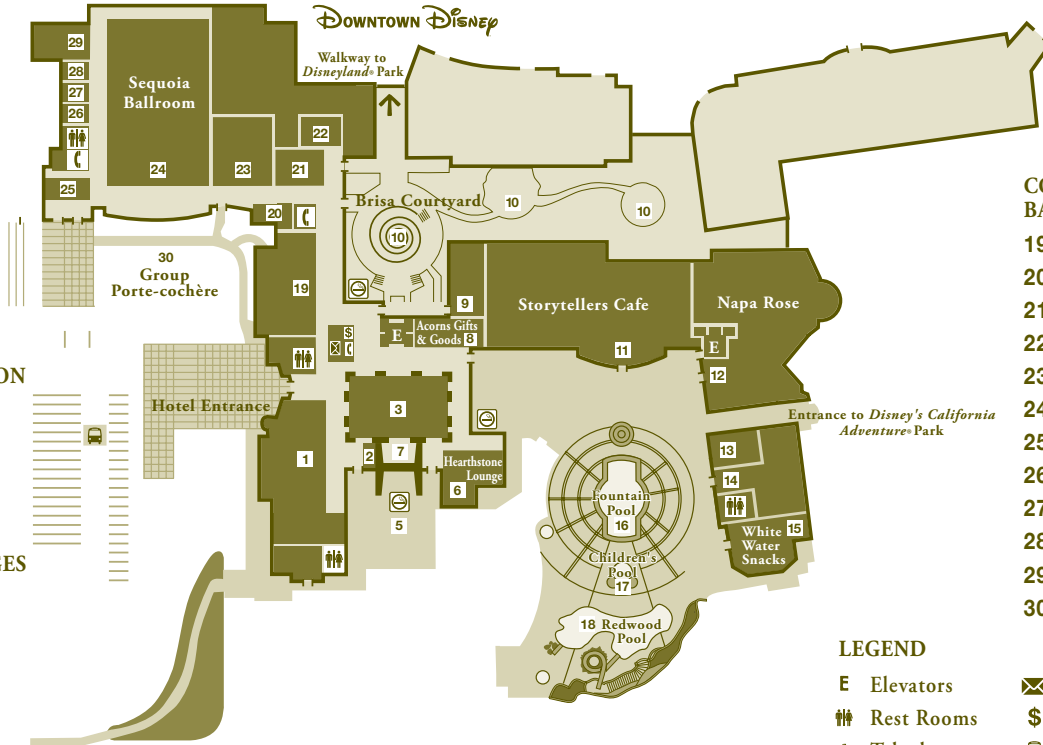

# Lobby Level Map

## SHOPPING & RECREATION

- 8 Acorns Gifts & Goods
- 16 Fountain Pool
- 17 Children's Pool
- 18 Redwood Pool

## RESTAURANTS & LOUNGES

- 6 Hearthstone Lounge
- 11 Storytellers Cafe
- 12 Napa Rose
- 15 White Water Snacks

## CONFERENCE & BANQUET CENTER

- 19 Trillium Rooms
- 20 Registration East
- 21 Sorrel Rooms
- 22 Business Center
- 23 California Board Room
- 24 Sequoia Ballroom
- 25 Registration West
- 26 Iris Room
- 27 Lily Room
- 28 Violet Room
- 29 Wisteria Room
- 30 Group Porte-cochère