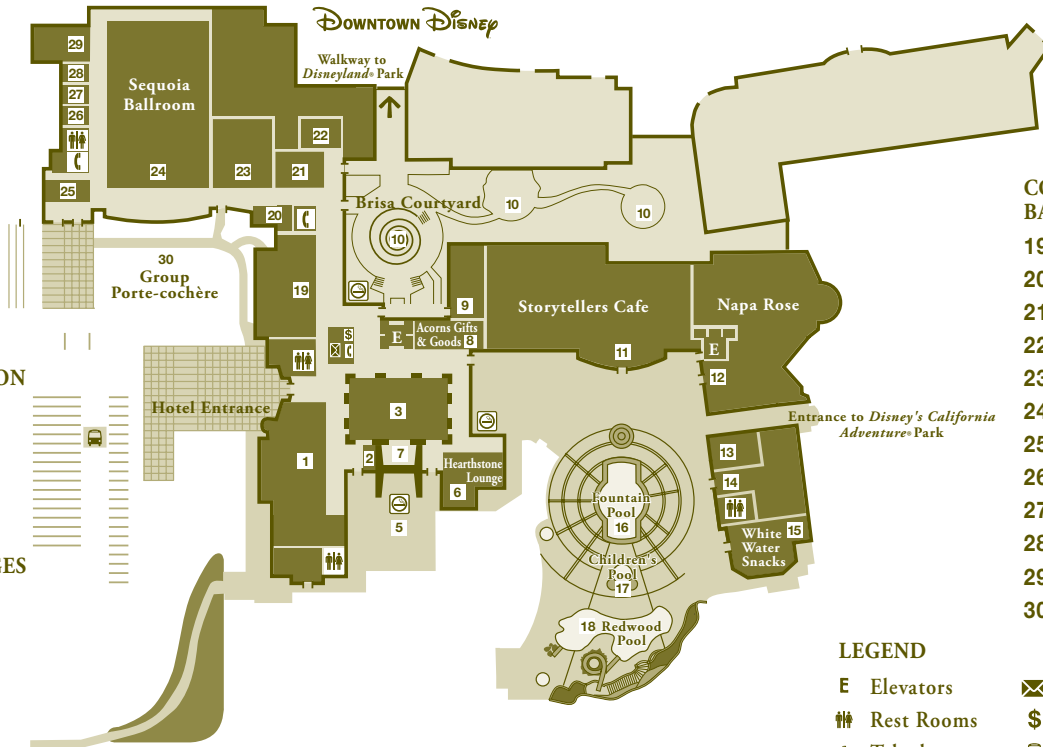

Lobby Level Map

HOTEL FEATURES & SERVICES

- 1 Front Desk
- 2 Guest Services
- 3 Great Hall
- 5 Wedding Garden
- 7 Summer Porch
- 9 Pinocchio's Workshop
- 10 Brisa Courtyard
- 13 Fitness Center
- 14 Mandara Spa

SHOPPING & RECREATION

- 8 Acorns Gifts & Goods
- 16 Fountain Pool
- 17 Children's Pool
- 18 Redwood Pool

RESTAURANTS & LOUNGES

- 6 Hearthstone Lounge
- 11 Storytellers Cafe
- 12 Napa Rose
- 15 White Water Snacks

CONFERENCE & BANQUET CENTER

- 19 Trillium Rooms
- 20 Registration East
- 21 Sorrel Rooms
- 22 Business Center
- 23 California Board Room
- 24 Sequoia Ballroom
- 25 Registration West
- 26 Iris Room
- 27 Lily Room
- 28 Violet Room
- 29 Wisteria Room
- 30 Group Porte-cochère

LEGEND

- E Elevators
- ☒ Mailbox
- ♯ Rest Rooms
- \$ ATM
- ☎ Telephones
- 🚌 Bus Pick-up
- 🚭 Designated Smoking Area

Guest Level Map (Floors two through six)