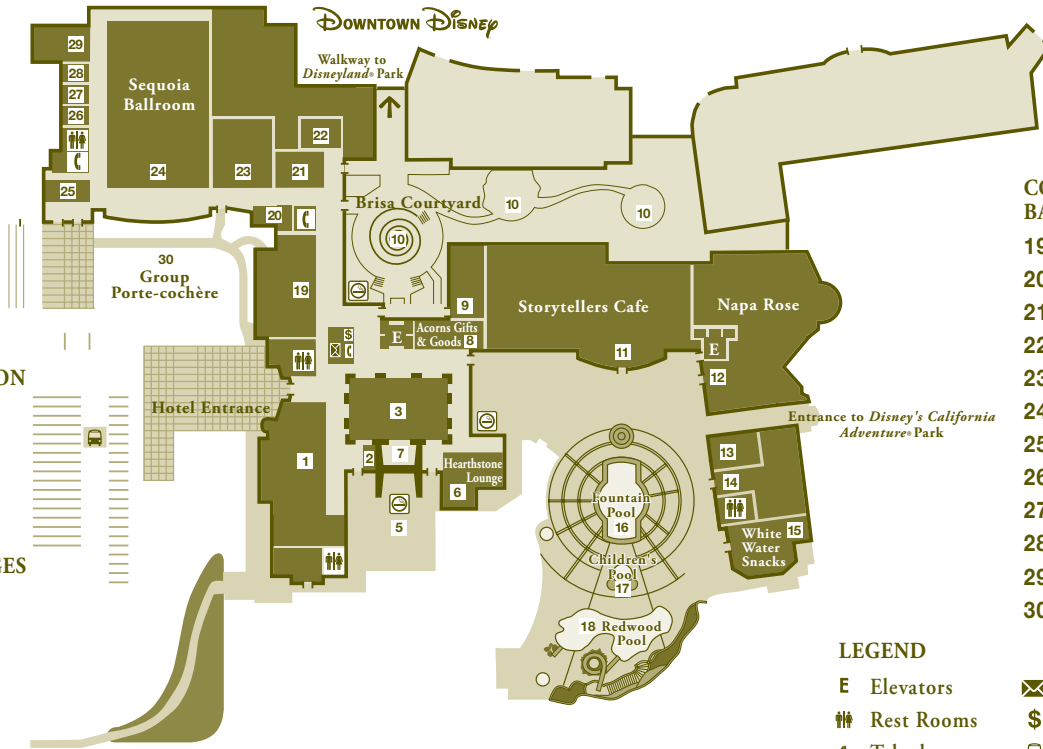

Lobby Level Map

HOTEL FEATURES & SERVICES

- 1 Front Desk
- 2 Guest Services
- 3 Great Hall
- 5 Wedding Garden
- 7 Summer Porch
- 9 Pinocchio's Workshop
- 10 Brisa Courtyard
- 13 Fitness Center
- 14 Mandara Spa

SHOPPING & RECREATION

- 8 Acorns Gifts & Goods
- 16 Fountain Pool
- 17 Children's Pool
- 18 Redwood Pool

RESTAURANTS & LOUNGES

- 6 Hearthstone Lounge
- 11 Storytellers Cafe
- 12 Napa Rose
- 15 White Water Snacks

CONFERENCE & BANQUET CENTER

- 19 Trillium Rooms
- 20 Registration East
- 21 Sorrel Rooms
- 22 Business Center
- 23 California Board Room
- 24 Sequoia Ballroom
- 25 Registration West
- 26 Iris Room
- 27 Lily Room
- 28 Violet Room
- 29 Wisteria Room
- 30 Group Porte-cochère

Extra Magic Hour at Disney California Adventure® Park - As Guests of our hotel, we invite you to enjoy an “Extra Magic Hour” inside *Disney California Adventure®* Park on *Mondays, Wednesdays and Fridays*. Be sure to bring your valid park ticket and “Key to the Magic” to either the Main Entrance or the gate located at *Disney’s Grand Californian Hotel®* and Spa for entry. To make the most of your time, we suggest arriving at the gate a few minutes before your Extra Magic Hour begins.