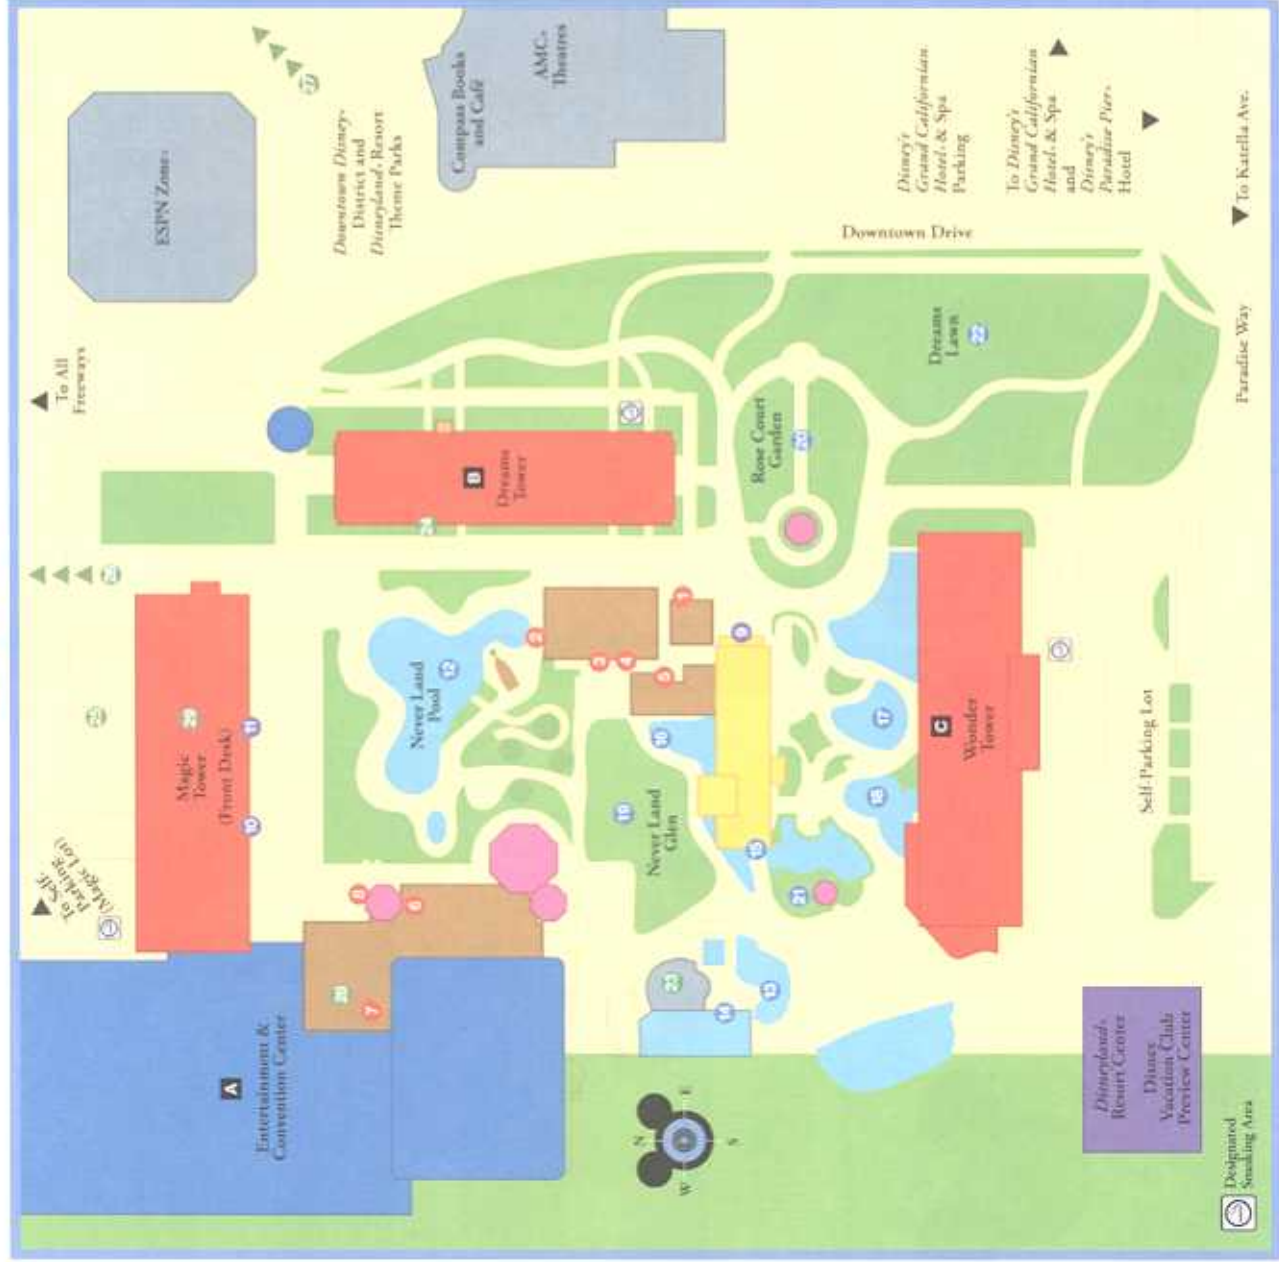

Disneyland Hotel

DINING & LOUNGES

- 1 **Crow's Foot or Pipes**
(Disney's Safari & Safari)
- 2 **Captain's Gallery**
- 3 **Frank's Diner**
- 4 **Wine Cellar**
- 5 **The Last Post**
- 6 **Grady's Bar-B-Que**
- 7 **Suzakura, SS**
- 8 **The Galley House**

SHOPPING

- 9 **Earn Cash & Collectibles**
(in Disney's Boutique)
- 10 **Disney's Fantasy Shop**
- 11 **Disney's Gifts and Souvenirs**

RECREATION

- 12 **Never Land Pool**
- 13 **Ever Land Beach**
- 14 **Team Mickey's Workout**
- 15 **Game Arcade**
- 16 **Safari Adventure Beyond
Controlled Jungle Crime Boats**
- 17 **Horsehoe Falls**
- 18 **Hot Pools**

CONVENTION & BANQUET FACILITIES

A CONVENTION CENTER

Lower Level (Reserved by Group/Block Book)
Adventure A-C

Fantasy A-C

Ground Level

Artisan

- Disneyland Center Ballroom
- Disneyland Exhibit Hall
- Disneyland Grand Ballroom
- Disneyland Grand Ballroom (Registration Area)
- Disneyland North Ballroom
- Disneyland North Lounge
- Disneyland South Ballroom
- Disneyland South Lounge

Second Level (Show (only/available))

- Business Center
- Executive Boardroom
- Breakroom
- Maps/Disney Ballroom
- Sleeping Quarters (Private)

B DREAMS TOWER (Ground Floor)

Disney A-C

C WONDER TOWER (Ground Floor)