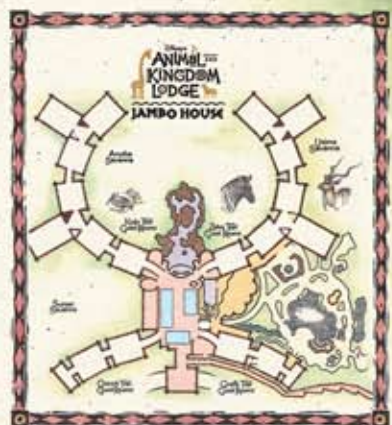

Sunset Savanna

Disney's ANIMAL KINGDOM LODGE KIDANI VILLAGE

Pembe Savanna

- | | | | |
|--------------------------|-------------------|---|-----------------------------------|
| ATM | Restrooms | TTY Phone | Disney's Magical Express Bus Stop |
| Locker Rentals | Telephone | Disney Vacation Club Information Center | Designated Smoking Location |
| Mail 2nd Floor Drop Only | Savanna Overlooks | Automated External Defibrillator | |
| Dining | Recycle Room | | |