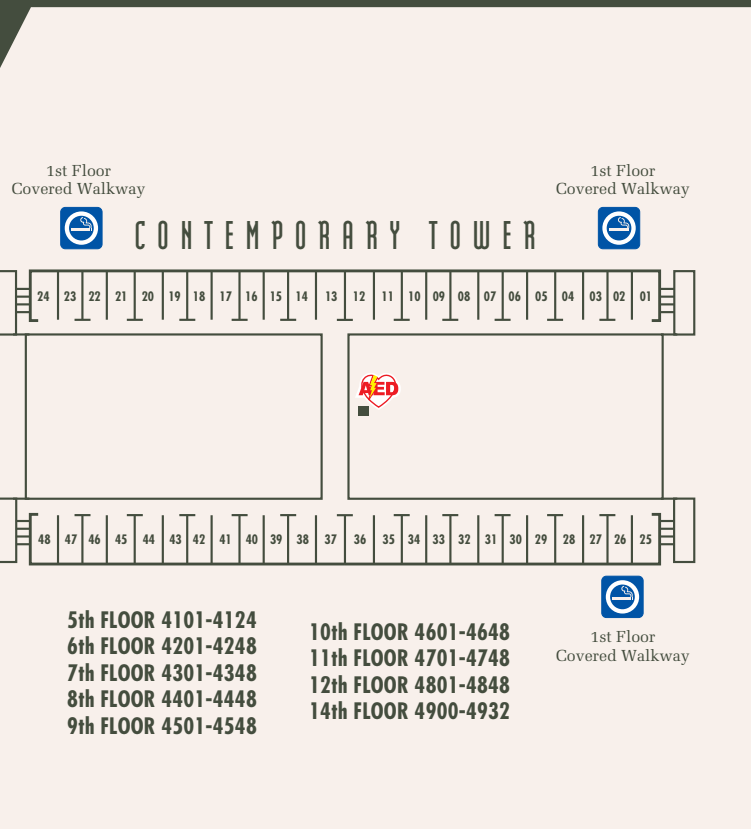

**1st Floor**

- Lobby
- Contemporary Grounds
- ATM
- The Wave

**2nd Floor**

- Americas Level
- Meeting/Banquet Rooms
- Access to Convention Center

**3rd Floor**

- Olympiad Health Club
- Contemporary Salon

**4th Floor**

- 14 South Parking
- 15 Monorail Beam
- 16 Convention Center
- 17 Bus Stop
- 18 Disney's Magical Express Bus Stop
- Automated External Defibrillator

ELEVATOR LOCATIONS

DESIGNATED SMOKING LOCATION

## ► The Game Station

Test your skills on a wide variety of games for all ages. Located on the 4th floor of the Main Tower of Disney's Contemporary Resort.

## ► Health Club

Stay fit and keep in shape at the Olympiad Fitness Center, Located on the third floor Main Tower Building next to the American Beauty Shoppe and Captain's Chair. 24-hour access is available using your Key to the World card.