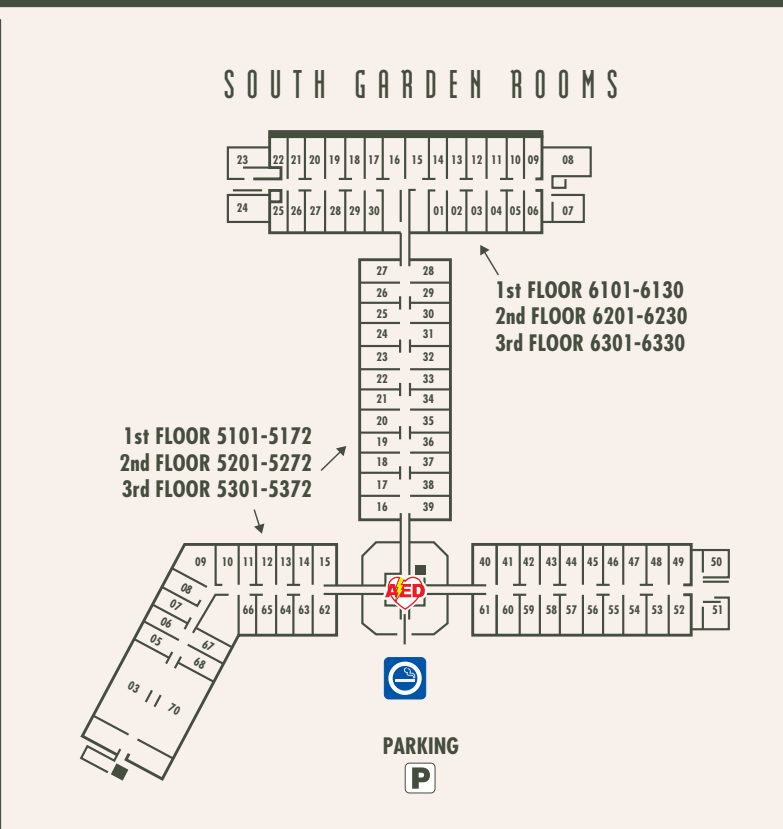

**1st Floor**

- Lobby
- Contemporary Grounds
- ATM
- The Wave

**2nd Floor**

- Americas Level
- Meeting/Banquet Rooms
- Access to Convention Center

**3rd Floor**

- Olympiad Health Club
- Contemporary Salon

**4th Floor**

- 14 South Parking
- 15 Monorail Beam
- 16 Convention Center
- 17 Bus Stop
- 18 Disney's Magical Express Bus Stop
- Automated External Defibrillator

ELEVATOR LOCATIONS

DESIGNATED SMOKING LOCATION

## ► Health Club

Stay fit and keep in shape at the Olympiad Fitness Center, Located on the third floor Main Tower Building next to the American Beauty Shoppe and Captain's Chair. 24-hour access is available using your Key to the World card.